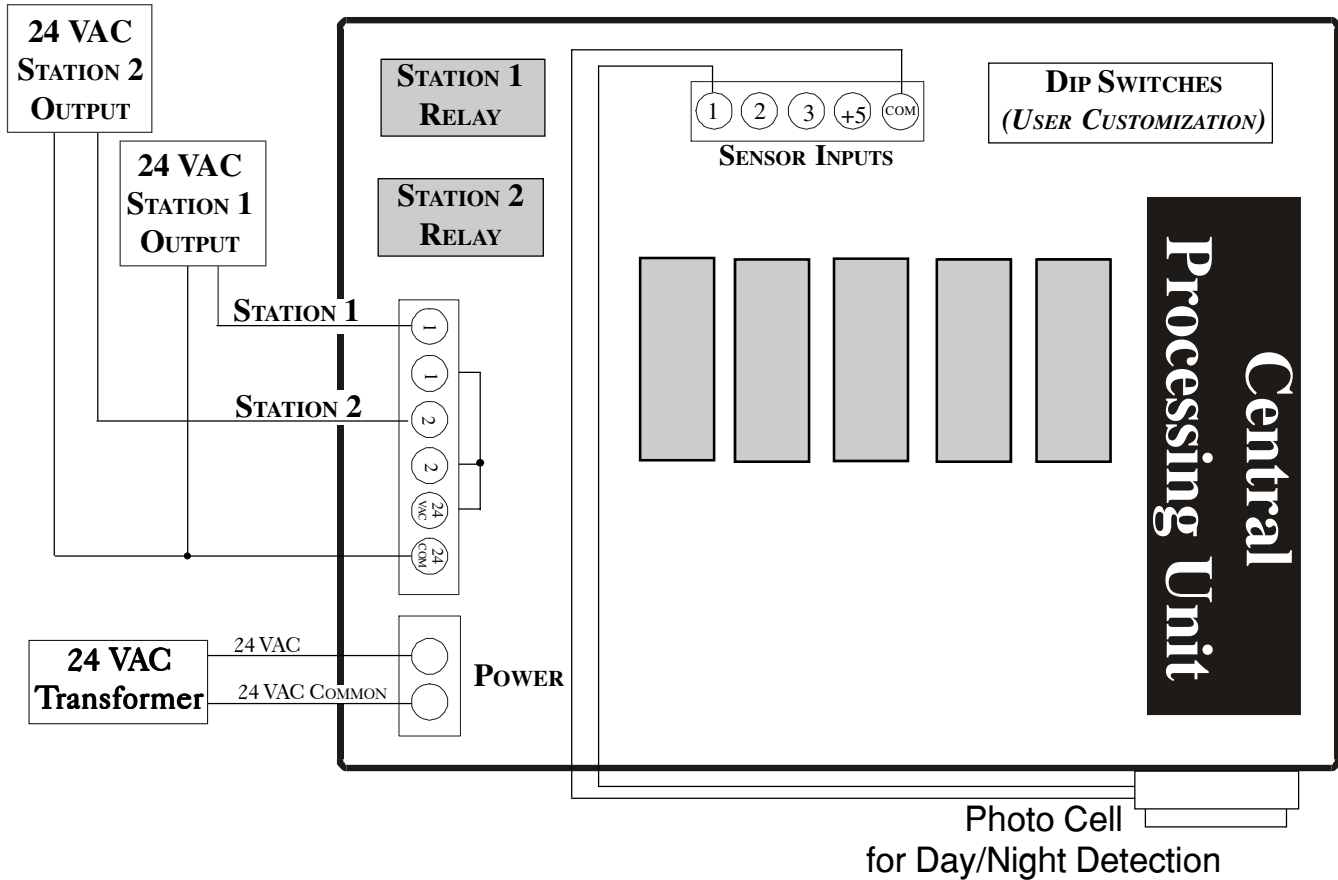

Mini-Mist

MINI-MIST SPECIFICATIONS

- ◆ PROGRAMMING
FRONT PANEL TOGGLE SWITCHES
- ◆ STATION MISTING OR IRRIGATION
TWO STATIONS
- ◆ OUTPUT SWITCHES
CENTER OFF, AUTOMATIC, MANUAL
- ◆ NIGHT/DAY DETECTION
PHOTO CELL
CENTER OFF, AUTOMATIC, MANUAL
- ◆ NIGHT MISTING ADJUSTMENTS
AUTOMATIC
- ◆ MISTING AND/OR IRRIGATION
OUTPUT USER SELECTABLE

- ◆ IRRIGATION START/STOP TIME
PROGRAM START AND STOP SETTINGS
- ◆ ALTERNATE DAY IRRIGATION
*CHOOSE EVERY DAY, EVERY OTHER DAY,
OR EVERY THIRD DAY*
- ◆ MISTING START/STOP TIME
PROGRAM START AND STOP SETTINGS
- ◆ MISTING RUN AND WAIT TIMES
USER SELECTABLE
- ◆ IRRIGATION RUN TIME AND REPEAT
REPEATS UP TO 4 TIMES A DAY
- ◆ DIGITAL READOUT
HIGH VISIBILITY LCD

- ◆ 24-HOUR CLOCK
ON BOARD FULLY DIGITAL
- ◆ ENCLOSURE
*NON-METALLIC, WEATHERPROOF,
CLEAR COVER, LOCKABLE*
- ◆ LIGHTED OUTPUT INDICATORS
HIGH INTENSITY LED
- ◆ VOLTAGE INPUT/OUTPUT
24 VAC
- ◆ PHYSICAL SIZE
5.5" W x 5.5" H x 5.5" D

◆ TWO PROGRAMMABLE STATIONS

◆ NIGHT DETECTION SENSOR

◆ IRRIGATION SAME CYCLE REPEAT FUNCTION

◆ INTERNAL 24-HOUR TIME CLOCK

26111 Ynez Road, C-4 ◆ Temecula, CA 92591 ◆ U.S.A.
 ◆ 951.296.3340 ◆ Fax 951.296.3350
 ◆ www.microgrow.com