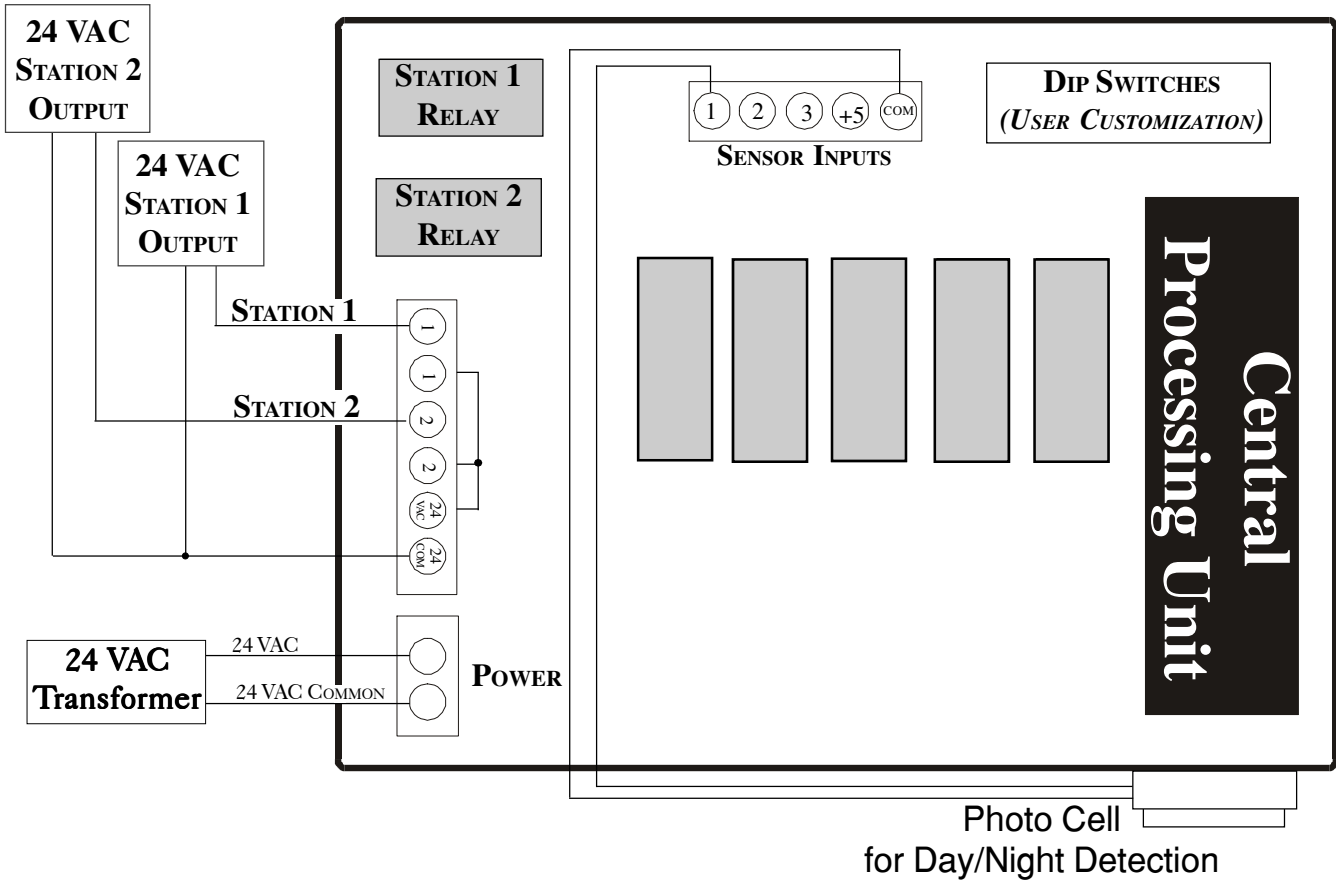

Mini-Mist

MINI-MIST SPECIFICATIONS

- ◆ PROGRAMMING
FRONT PANEL TOGGLE SWITCHES
- ◆ STATION MISTING OR IRRIGATION
TWO STATIONS
- ◆ OUTPUT SWITCHES
CENTER OFF, AUTOMATIC, MANUAL
- ◆ NIGHT/DAY DETECTION
PHOTO CELL
CENTER OFF, AUTOMATIC, MANUAL
- ◆ NIGHT MISTING ADJUSTMENTS
AUTOMATIC
- ◆ MISTING AND/OR IRRIGATION
OUTPUT USER SELECTABLE

- ◆ IRRIGATION START/STOP TIME
PROGRAM START AND STOP SETTINGS
- ◆ ALTERNATE DAY IRRIGATION
CHOOSE EVERY DAY, EVERY OTHER DAY, OR EVERY THIRD DAY
- ◆ MISTING START/STOP TIME
PROGRAM START AND STOP SETTINGS
- ◆ MISTING RUN AND WAIT TIMES
USER SELECTABLE
- ◆ IRRIGATION RUN TIME AND REPEAT
REPEATS UP TO 4 TIMES A DAY
- ◆ DIGITAL READOUT
HIGH VISIBILITY LCD

- ◆ 24-HOUR CLOCK
ON BOARD FULLY DIGITAL
- ◆ ENCLOSURE
NON-METALLIC, WEATHERPROOF, CLEAR COVER, LOCKABLE
- ◆ LIGHTED OUTPUT INDICATORS
HIGH INTENSITY LED
- ◆ VOLTAGE INPUT/OUTPUT
24 VAC
- ◆ PHYSICAL SIZE
5.5" W x 5.5" H x 5.5" D

◆ TWO PROGRAMMABLE STATIONS

◆ NIGHT DETECTION SENSOR

◆ IRRIGATION SAME CYCLE REPEAT FUNCTION

◆ INTERNAL 24-HOUR TIME CLOCK

26111 Ynez Road, C-4 ◆ Temecula, CA 92591 ◆ U.S.A.
 ◆ 951.296.3340 ◆ Fax 951.296.3350
 ◆ www.microgrow.com