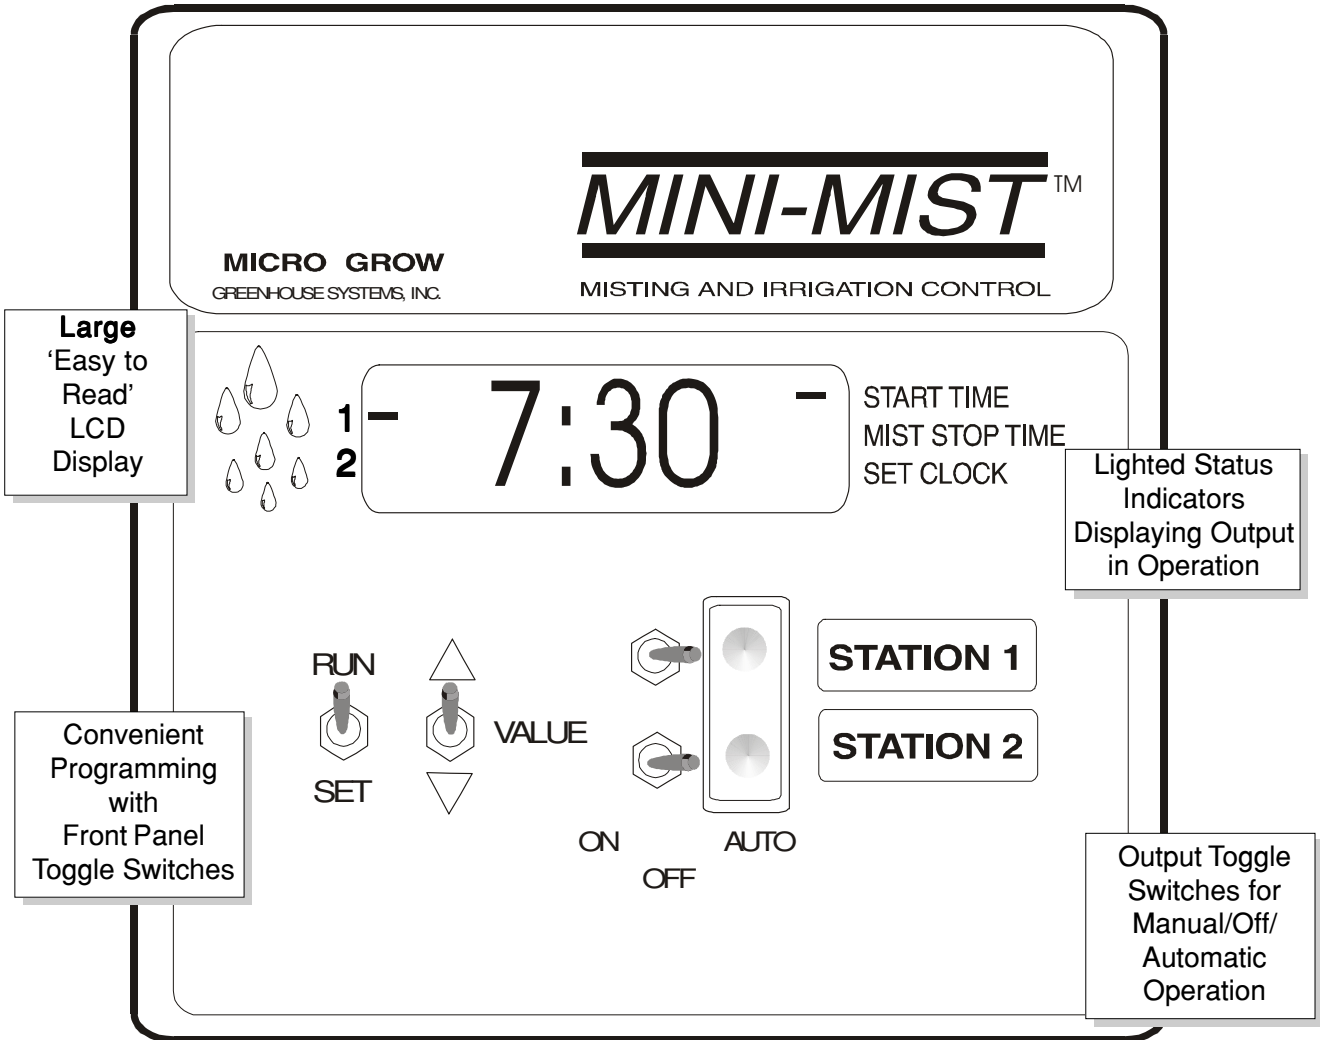

Mini-Mist

◆ PRECISE GREENHOUSE PROPAGATION MISTING & IRRIGATION ◆

◆ TWO PROGRAMMABLE STATIONS

◆ NIGHT DETECTION SENSOR

◆ IRRIGATION SAME CYCLE REPEAT FUNCTION

◆ INTERNAL 24-HOUR TIME CLOCK