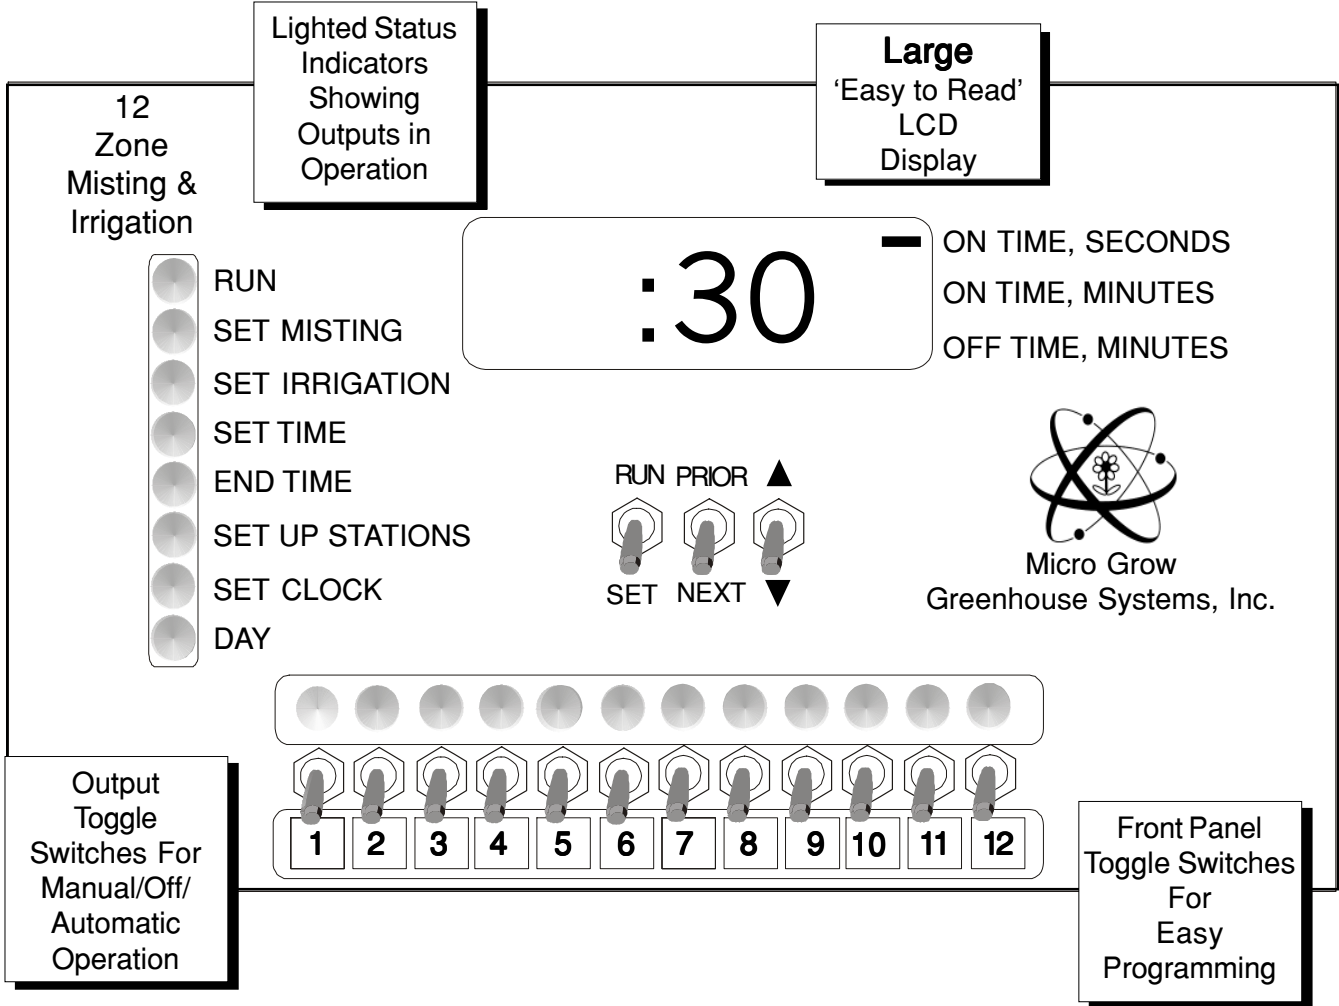

WATER MAX

Water Max Specifications

- ◆ PROGRAMMING
FRONT PANEL TOGGLE SWITCHES
- ◆ STATION MISTING OR IRRIGATION
TWELVE STATIONS
- ◆ OUTPUT SWITCHES
CENTER OFF, AUTOMATIC, MANUAL
- ◆ NIGHT/DAY DETECTION
PHOTO CELL
- ◆ MISTING AND/OR IRRIGATION
OUTPUT USER SELECTABLE
- ◆ NIGHT MISTING ADJUSTMENTS
AUTOMATIC
- ◆ IRRIGATION START/STOP TIME
PROGRAM START AND STOP SETTINGS
- ◆ ALTERNATE DAY IRRIGATION
CHOOSE EVERY DAY, EVERY OTHER DAY, OR EVERY THIRD DAY
- ◆ MISTING START/STOP TIME
PROGRAM START AND STOP SETTINGS
- ◆ MISTING RUN AND WAIT TIMES
USER SELECTABLE
- ◆ IRRIGATION RUN TIME AND REPEAT
REPEATS UP TO 4 TIMES A DAY
- ◆ DIGITAL READOUT
HIGH VISIBILITY LCD
- ◆ 24-HOUR CLOCK
ON BOARD FULLY DIGITAL
- ◆ ENCLOSURE
NON-METALLIC, WEATHERPROOF, CLEAR COVER, LOCKABLE
- ◆ LIGHTED OUTPUT INDICATORS
HIGH INTENSITY LED
- ◆ VOLTAGE INPUT/OUTPUT
24 VAC
- ◆ PHYSICAL SIZE
13 W x 10.5" H x 5.5" D

MICRO • GROW
GREENHOUSE SYSTEMS, INC.

26111 Ynez Road, Suite C-4 ❖ Temecula, CA 92591 ❖ 951.296.3340 ❖ Fax 951.296.3350 ❖ www.microgrow.com

WATER MAX

Propagation, Mist & Irrigation

◆ **PRECISE GREENHOUSE PROPAGATION MISTING & IRRIGATION**

◆ **TWELVE PROGRAMMABLE STATIONS**

◆ **NIGHT DETECTION SENSOR**

◆ **IRRIGATION SAME CYCLE REPEAT FUNCTION**

◆ **INTERNAL 24-HOUR TIME CLOCK**

26111 Ynez Road, C-4 ◆ Temecula, CA 92591 ◆ U.S.A.
 ◆ 951.296.3340 ◆ Fax 951.296.3350
 ◆ www.microgrow.com