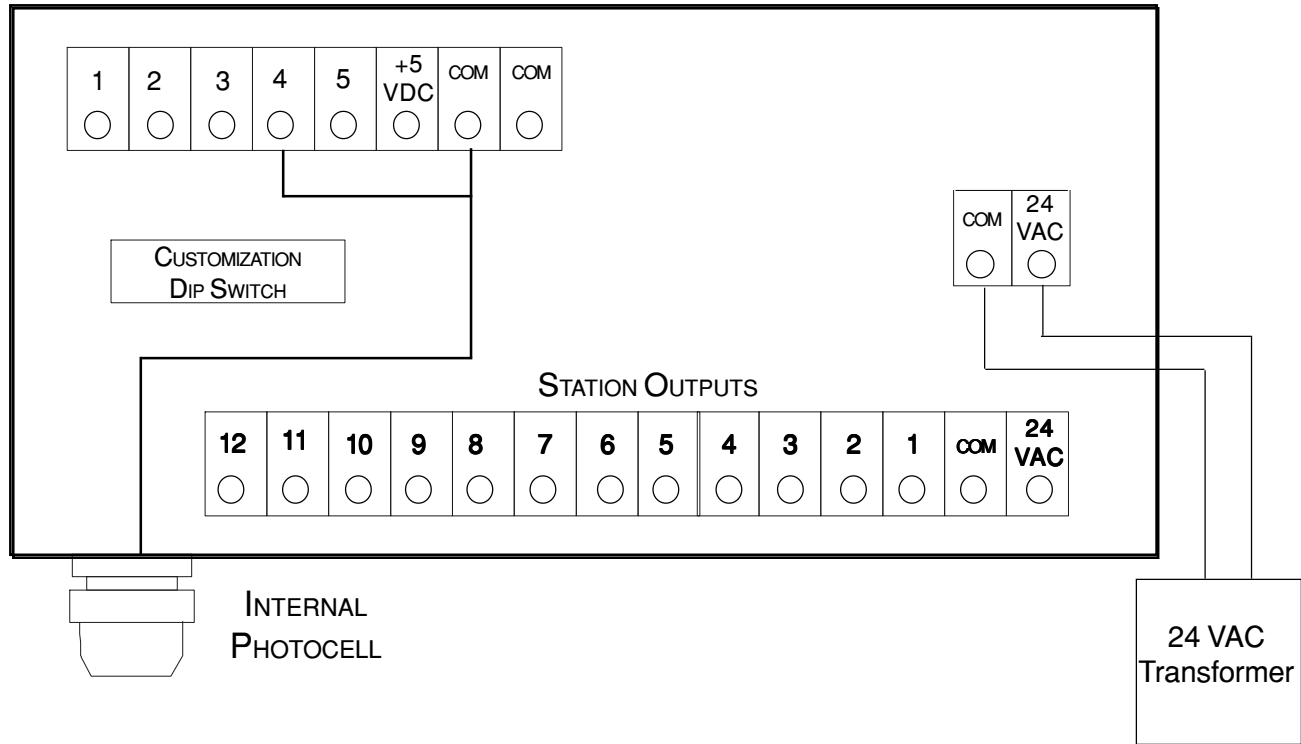

WATER MAX

Water Max Specifications

- ◆ PROGRAMMING
FRONT PANEL TOGGLE SWITCHES
- ◆ STATION MISTING OR IRRIGATION
TWELVE STATIONS
- ◆ OUTPUT SWITCHES
CENTER OFF, AUTOMATIC, MANUAL
- ◆ NIGHT/DAY DETECTION
PHOTO CELL
- ◆ MISTING AND/OR IRRIGATION
OUTPUT USER SELECTABLE
- ◆ NIGHT MISTING ADJUSTMENTS
AUTOMATIC
- ◆ IRRIGATION START/STOP TIME
PROGRAM START AND STOP SETTINGS
- ◆ ALTERNATE DAY IRRIGATION
CHOOSE EVERY DAY, EVERY OTHER DAY, OR EVERY THIRD DAY
- ◆ MISTING START/STOP TIME
PROGRAM START AND STOP SETTINGS
- ◆ MISTING RUN AND WAIT TIMES
USER SELECTABLE
- ◆ IRRIGATION RUN TIME AND REPEAT
REPEATS UP TO 4 TIMES A DAY
- ◆ DIGITAL READOUT
HIGH VISIBILITY LCD
- ◆ 24-HOUR CLOCK
ON BOARD FULLY DIGITAL
- ◆ ENCLOSURE
NON-METALLIC, WEATHERPROOF, CLEAR COVER, LOCKABLE
- ◆ LIGHTED OUTPUT INDICATORS
HIGH INTENSITY LED
- ◆ VOLTAGE INPUT/OUTPUT
24 VAC
- ◆ PHYSICAL SIZE
13 W x 10.5" H x 5.5" D

MICRO • GROW
GREENHOUSE SYSTEMS, INC.

26111 Ynez Road, Suite C-4 ❖ Temecula, CA 92591 ❖ 951.296.3340 ❖ Fax 951.296.3350 ❖ www.microgrow.com

WATER MAX

Propagation, Mist & Irrigation

◆ **PRECISE GREENHOUSE PROPAGATION MISTING & IRRIGATION**

◆ **TWELVE PROGRAMMABLE STATIONS**

◆ **NIGHT DETECTION SENSOR**

◆ **IRRIGATION SAME CYCLE REPEAT FUNCTION**

◆ **INTERNAL 24-HOUR TIME CLOCK**

26111 Ynez Road, C-4 ◆ Temecula, CA 92591 ◆ U.S.A.
 ◆ 951.296.3340 ◆ Fax 951.296.3350
 ◆ www.microgrow.com