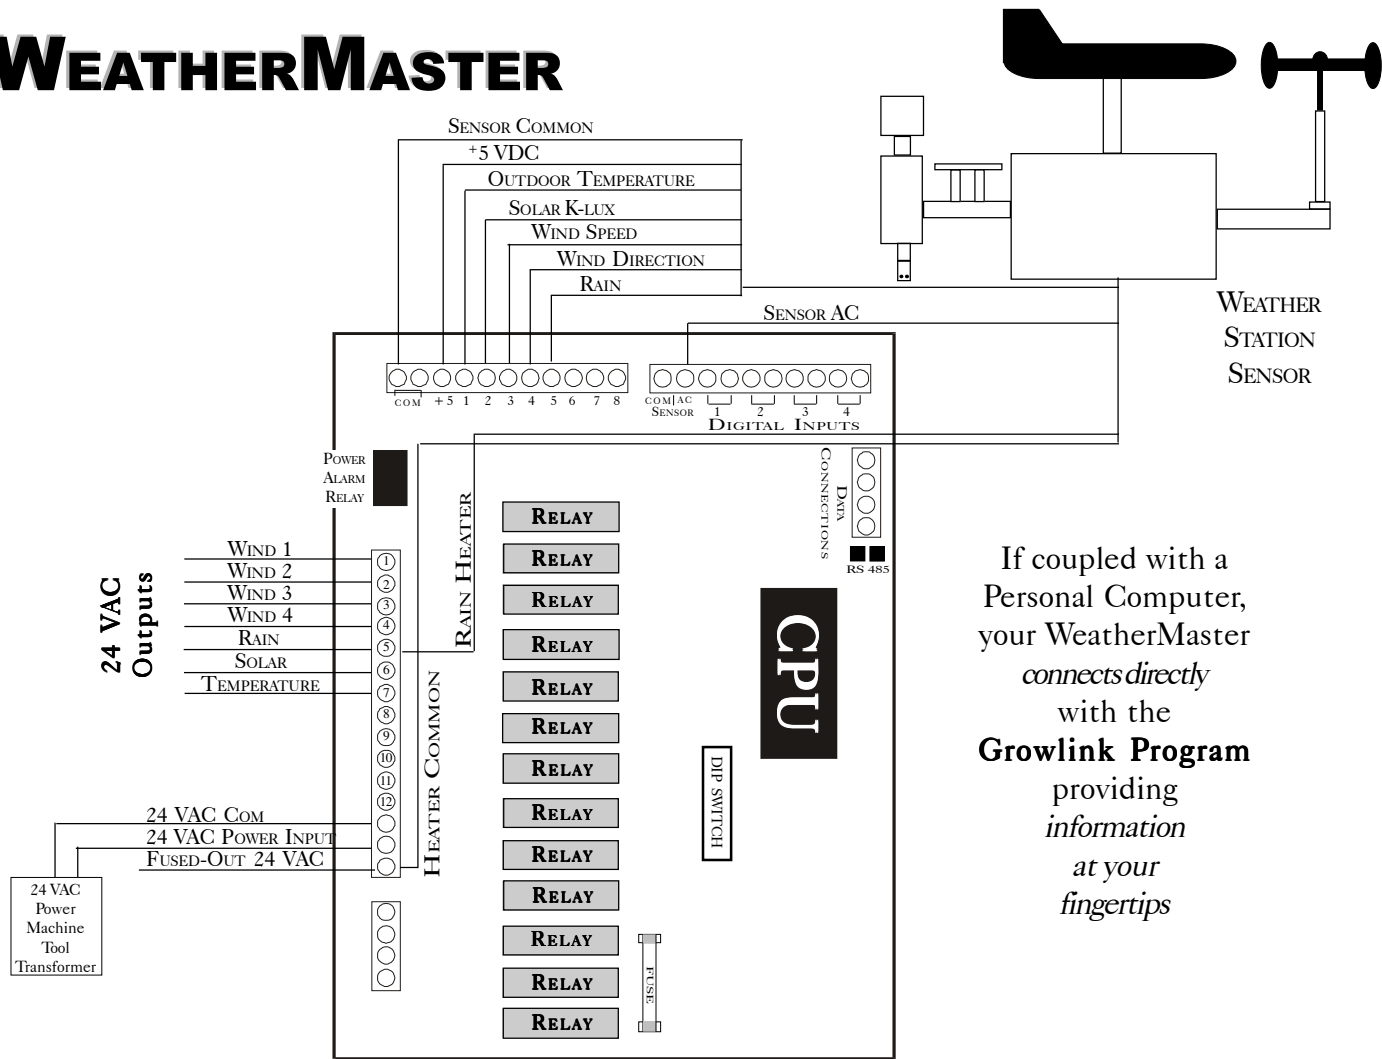

WEATHERMASTER

If coupled with a Personal Computer, your WeatherMaster connects directly with the Growlink Program providing information at your fingertips

WeatherMaster Specifications

- ◆ TEMPERATURE ACCURACY
TEMPERATURE $\pm 1^{\circ} F$ OR C
- ◆ SOLAR ACCURACY
 $\pm 20\%$
- ◆ WIND DIRECTION READOUT
8 COMPASS POINTS
- ◆ SOLAR DIFFERENTIAL
 $\pm 5 K-LUX$
- ◆ SOLAR READOUT
K-LUX
- ◆ RAIN SENSITIVITY
ADJUSTABLE
- ◆ RAIN SENSOR
HEATED GRID

- ◆ PROGRAMMING
FRONT PANEL TOGGLE SWITCHES
- ◆ WIND RESET TIME DELAY
SELECTABLE: 2, 10, OR 30 SEC.
1½, 2, OR 5 MIN.
- ◆ WIND SENSITIVITY
 $\pm 1 MPH$
- ◆ TEMPERATURE DIFFERENTIAL
USER SELECTABLE: 1 TO 8 DEGREES
- ◆ TEMPERATURE READOUT
FAHRENHEIT OR CENTIGRADE
- ◆ OUTPUT SWITCHES
MANUAL, CENTER OFF, AUTOMATIC

- ◆ DIGITAL READOUT
16 CHARACTERS,
2-LINES ALPHANUMERIC LCD
- ◆ LIGHTED STATUS INDICATORS
HIGH INTENSITY LED
- ◆ ENCLOSURE
NON-METALLIC, WEATHERPROOF,
CLEAR COVER, LOCKABLE
- ◆ CONTROL OUTPUTS
24 VAC
- ◆ OPERATING VOLTAGE
LOW VOLTAGE, 24 VAC
- ◆ PHYSICAL SIZE
8.5"W x 10.5"H x 5.5"D